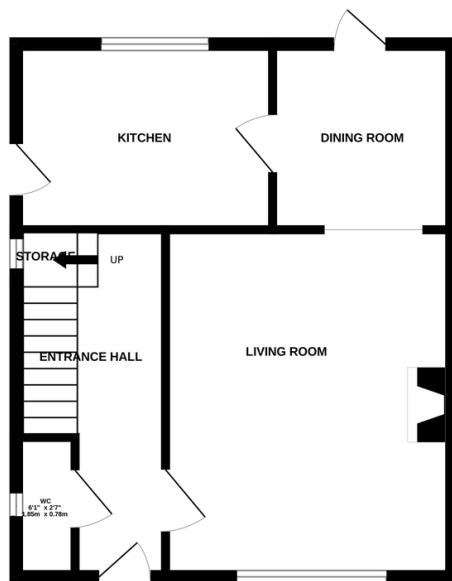

Key Features

- Semi detached three bedroom house in the popular Ethel Gooch Road
- Offering approximately 900 sq ft of living space not including outside storage
- Sitting on a generous plot 170ft x 30ft (additional garden to the rear)
- Minutes from the towns railway station with regular services to Norwich and Cambridge
- No forward chain so a quick sale would be possible (probate granted)
- Walking distance from town centre amenities and sought after local schools
- Newly fitted kitchen and recently fitted shower room
- Off road parking and potential to erect a garage subject to appropriate planning consent
- Easy access to the main A11 for those commuting by road
- See our full online listing for further details including flood risk, broadband speed and other material information.

GROUND FLOOR