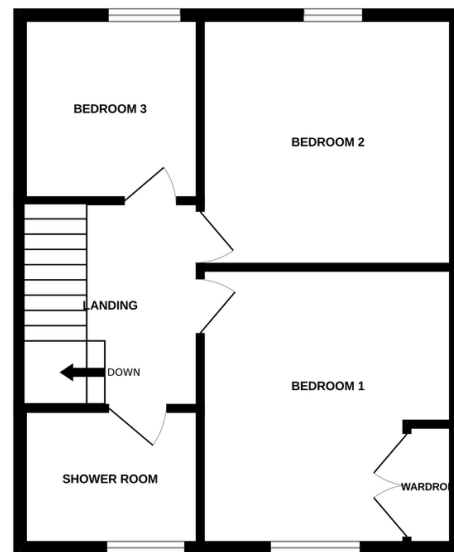

Key Features

- Semi detached three bedroom house in the popular Ethel Gooch Road
- Offering approximately 900 sq ft of living space not including outside storage
- Sitting on a generous plot 170ft x 30ft (additional garden to the rear)
- Minutes from the towns railway station with regular services to Norwich and Cambridge
- No forward chain so a quick sale would be possible (probate granted)
- Walking distance from town centre amenities and sought after local schools
- Newly fitted kitchen and recently fitted shower room
- Off road parking and potential to erect a garage subject to appropriate planning consent
- Easy access to the main A11 for those commuting by road
- See our full online listing for further details including flood risk, broadband speed and other material information.

GROUND FLOOR

1ST FLOOR